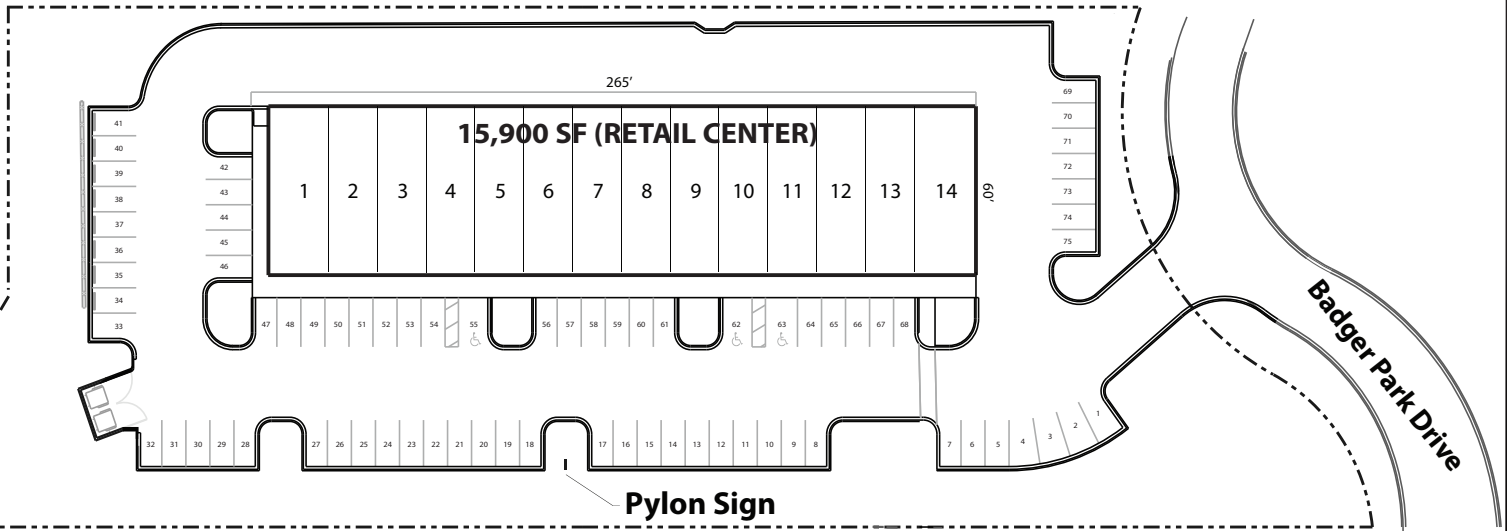

# THE MARKETS AT TWIN CREEKS

COUNTY ROAD 210 WEST WIDENING

COUNTY ROAD 210 WEST

**Unit Mix:**  
 Units 1 & 14: 1,470 SF  
 Units 2-13: 1,080 SF

Website:  
 3517-B U.S. Highway 17  
 Fleming Island, Florida 32003  
 Office Phone: 904-269-1377  
[smithyoungco.com](http://smithyoungco.com)

SITE PLAN - NOVEMBER 2021

CR 210 WEST at BADGER PARK DRIVE, ST. JOHNS, FLORIDA 32259